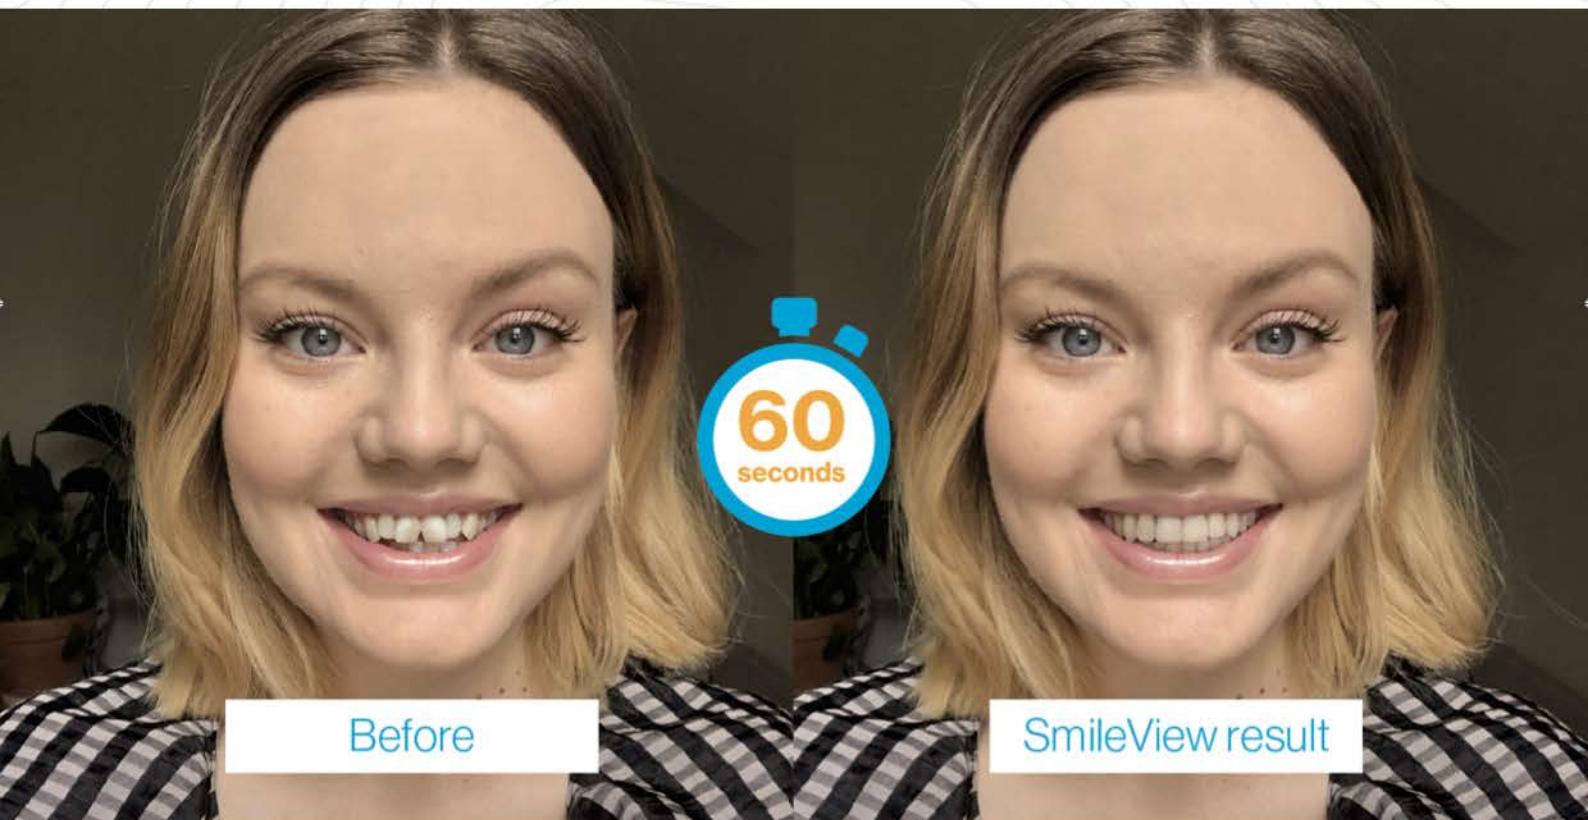

Try on a new smile in 60 seconds!

Scan the code below and take a selfie to start your SmileView experience.

Scan the QR code with your iPhone camera and you will be taken to the SmileView page to start the experience. Alternatively, type in the link below.